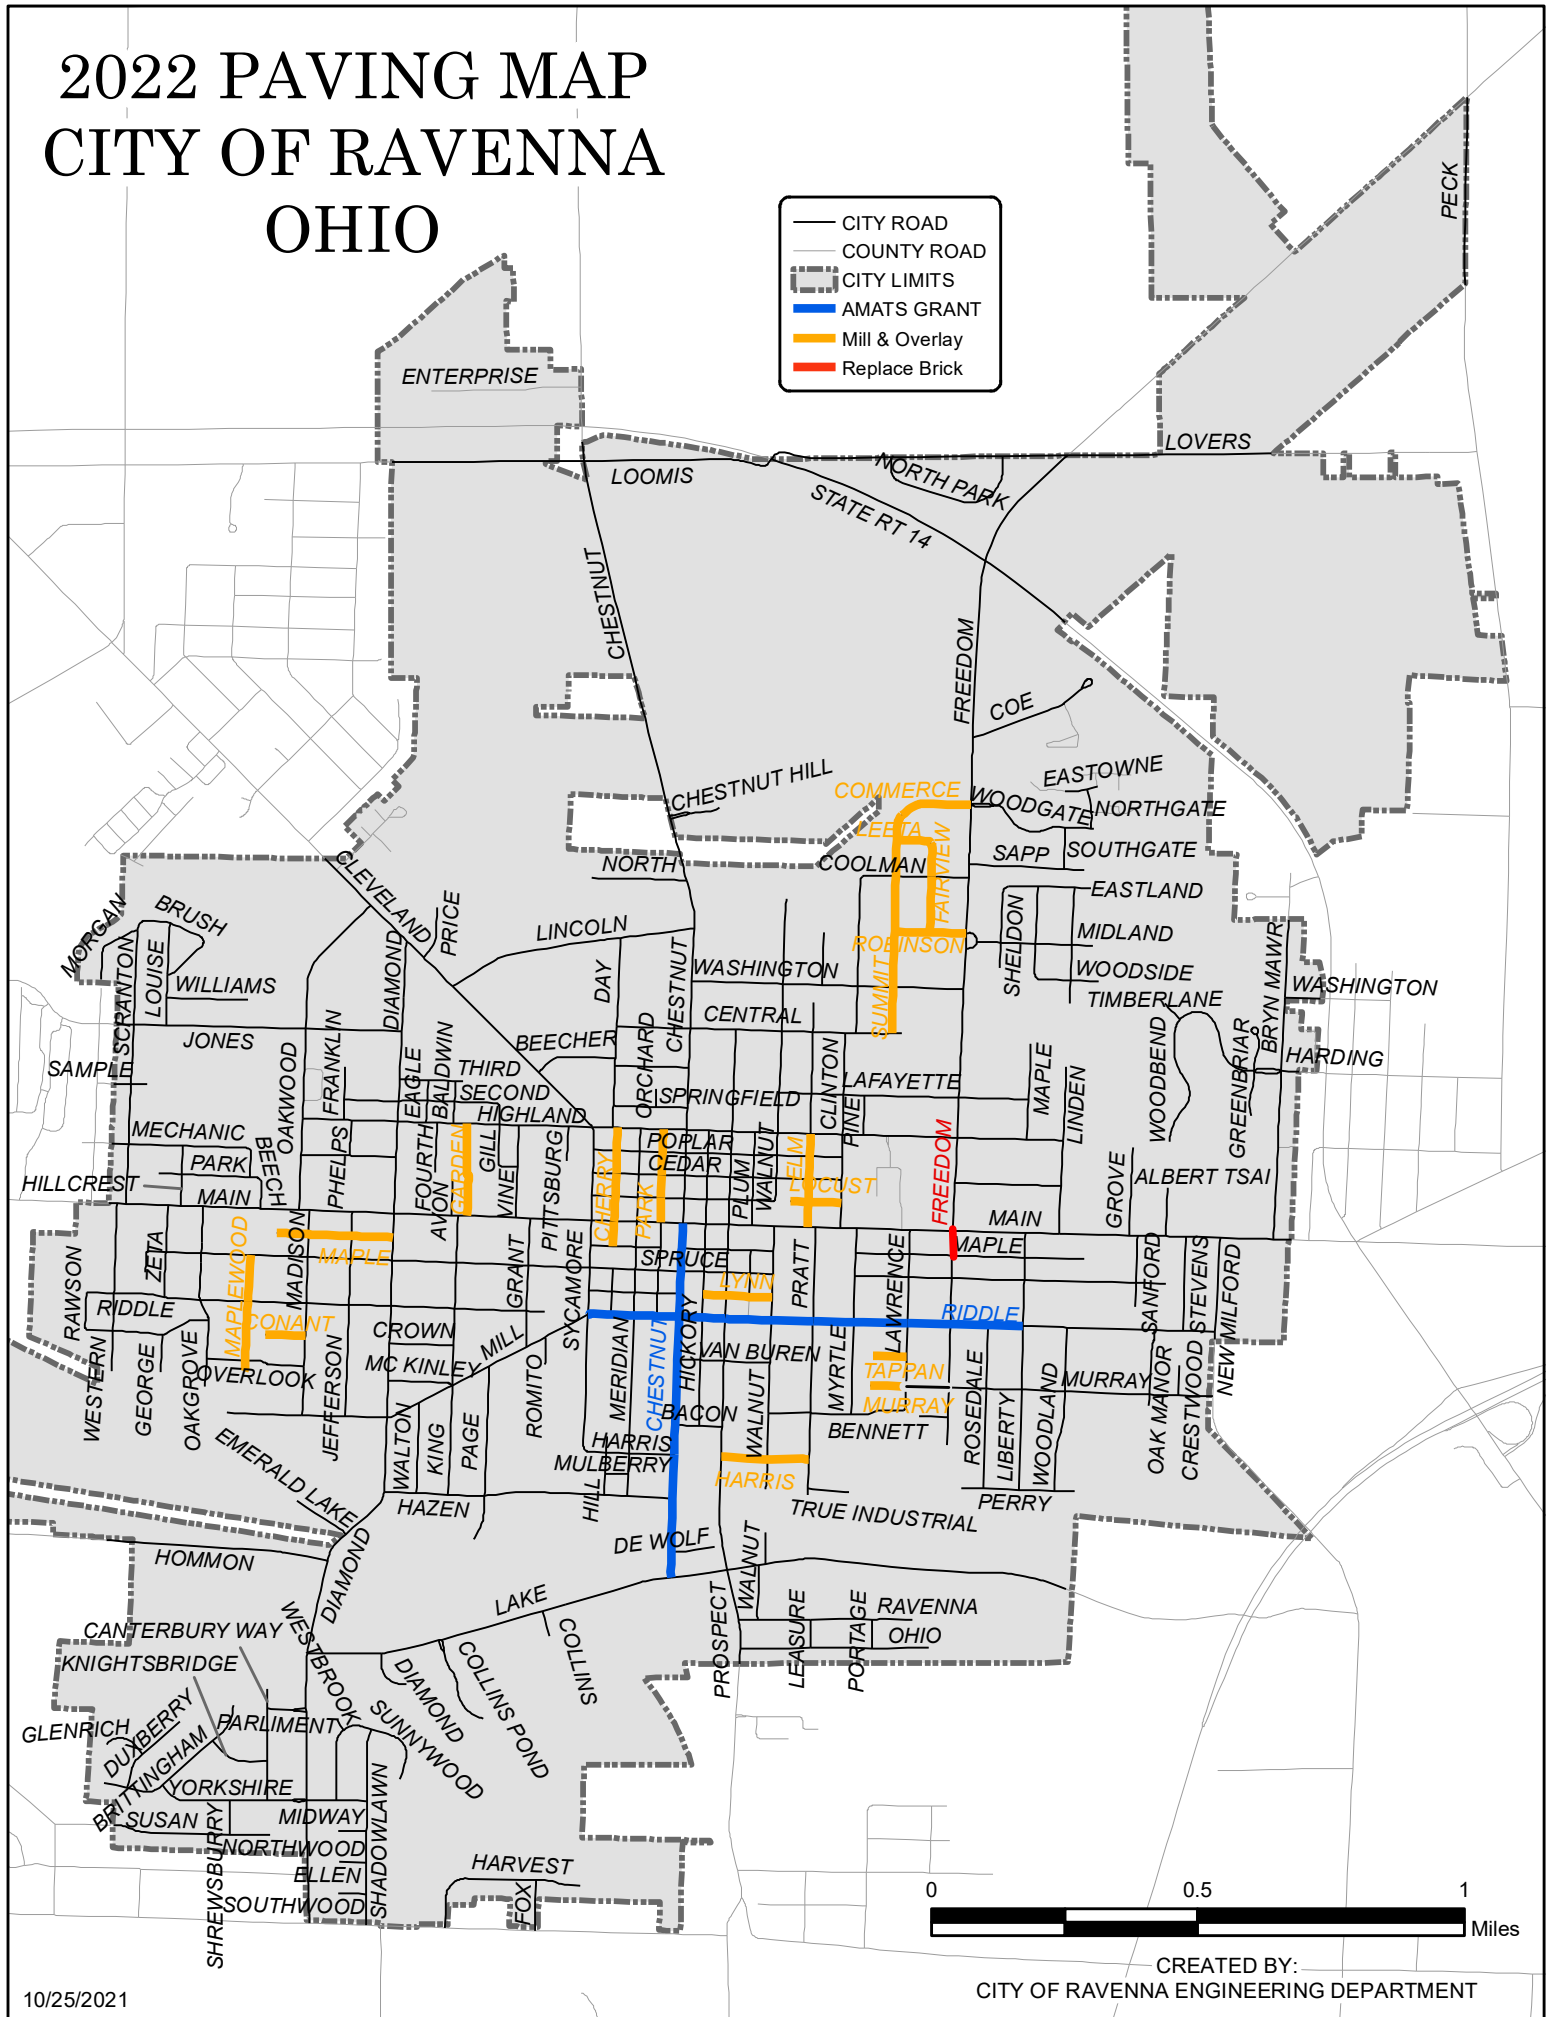

2022 PAVING MAP CITY OF RAVENNA OHIO

- CITY ROAD
- COUNTY ROAD
- - - CITY LIMITS
- AMATS GRANT
- Mill & Overlay
- Replace Brick

CREATED BY:
CITY OF RAVENNA ENGINEERING DEPARTMENT